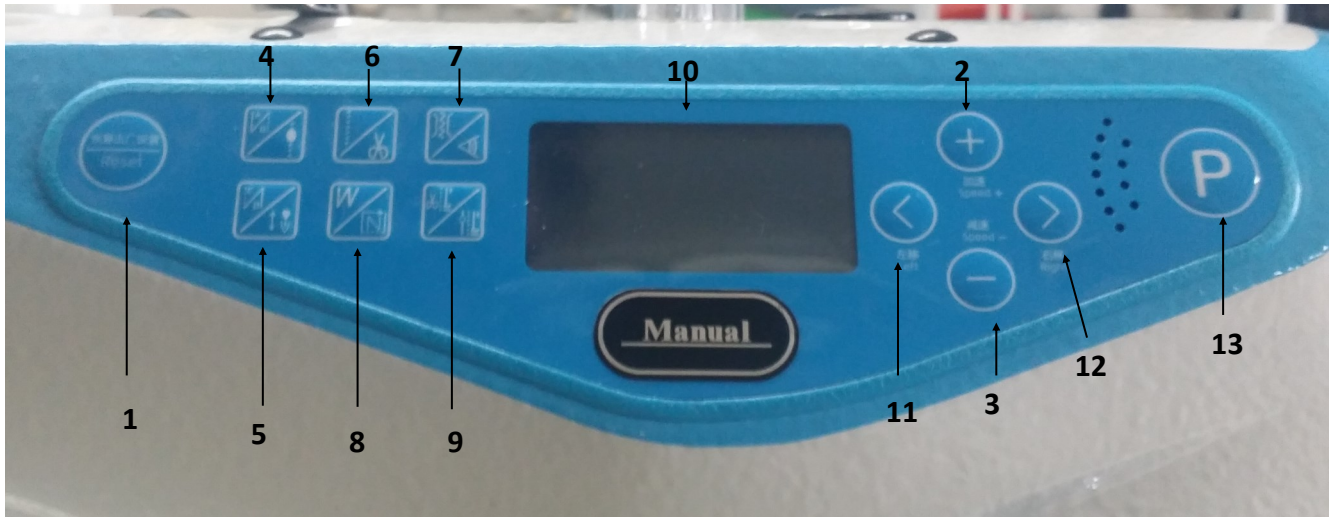

## Conversions by Omnisew

- Satin Binding -
- Russia Braiding -
- Gathering -
- Roll Hemming -
- Invisible Zipping -
- Piping -
- Range of specialist  
attchments -

# Manual Control Panel

1 - Reset Button

2 - Speed Up Button

3 - Speed Down Button

4 - Start Back Tack Button

8 - Double Bar Tacking / Count Stitches Sewing

9 - Presser Foot Button

10 - LED Display Panel